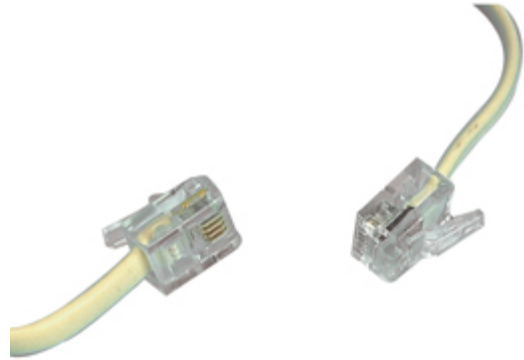

## Modular extension cord 7.50 m ivory

### General information

Plug to Plug Modular Extension Cord

### Specifications

|                 |                 |
|-----------------|-----------------|
| Colour:         | Ivory white     |
| Connector 1:    | RJ11 (4/6) Male |
| Connector 2:    | RJ11 (4/6) Male |
| Connector Type: | Straight        |
| Gold Plated:    | No              |
| Length:         | 7.5 m           |
| Packaging:      | Bulk            |
| Type:           | Flat            |
| Usage:          | Telephone       |

### Sales information

|                      |  |
|----------------------|--|
| Order code:          | <b>TEL-0013</b>                        |
| Product description: | Modular extension cord 7.50 m<br>ivory |
| Packaging:           | Bag                                    |
| Brand name:          | Valueline                              |