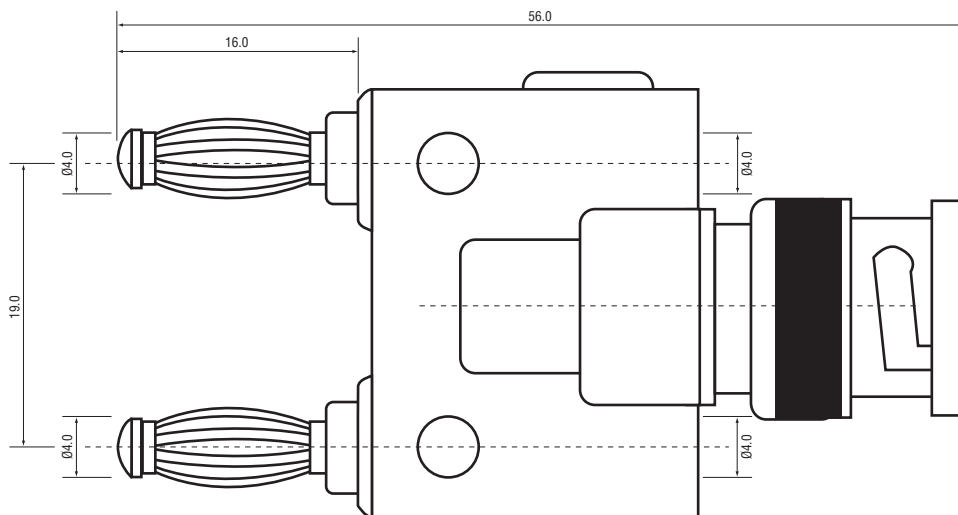

BNC Male to double stacking banana plug

BNC Male to double stacking banana plug.

Material:

- Body: brass
- Surface treatment: nickel or gold
- Insulation: ABS

Ratings:

- Rated voltage & current:
Max. voltage hands free use 500V