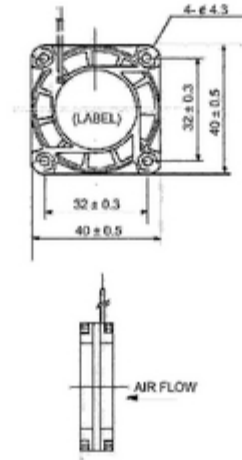

DC fan 40x40x20 mm

General information

- 40x40x20 mm
- 12 VDC

Specifications

Dimensions:	40 x 40 x 20
Revolution speed:	4500
Noise max.:	25.5
Voltage max.:	12

Sales information

Order code:	CY 420/A
Product description:	DC fan 40x40x20 mm
Packaging:	Bag
Brand name:	HQ

Quantity	LxWxH (mm)	Weight
1	50x30x100	24 gr.
500	275x200x430	12380 gr.