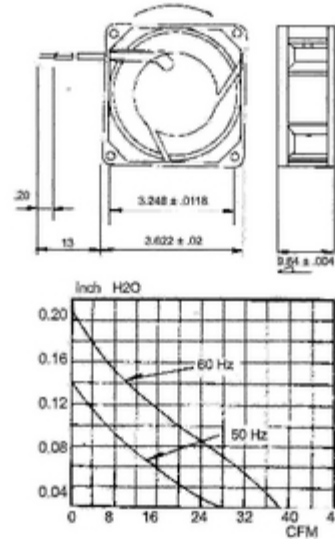

AC fan 92x92x25 mm

General information

92 x 92 x 25 mm
220-240 VAC

Specifications

Air Flow:	8.8 - 11.0 CFM
Bearing Type:	Sleeve
Colour:	Black
Current:	70 mA
Depth:	25 mm
Fans:	1
Height:	92 mm
Material:	Metal
Sound Level:	36 - 39 dB(A)
Speed:	2750 RPM
Type:	Fan
Voltage:	230 V
Voltage Type:	AC
Width:	92 mm

Sales information

Order code:	CY 202/A
Product description:	AC fan 92x92x25 mm
Packaging:	Bag
Brand name:	HQ

Quantity	LxWxH (mm)	Weight
1	100x33x100	278 gr.
50	195x225x525	14520 gr.