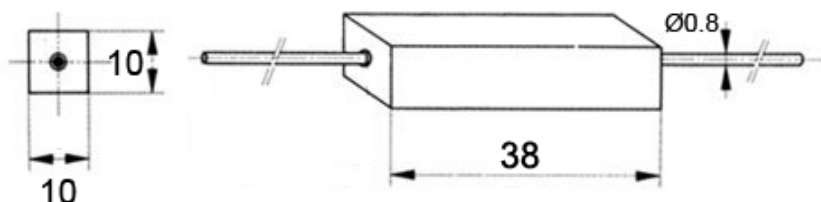

# SRPASSIVES

|                         |                         |
|-------------------------|-------------------------|
| <b>Resistor type</b>    | wire-wound ceramic case |
| <b>Power</b>            | 10 W                    |
| <b>Tolerance</b>        | ±5%                     |
| <b>Mounting</b>         | THT                     |
| <b>Body dimensions</b>  | 48 x 9.5 x 9.5 mm       |
| <b>Leads dimensions</b> | Ø0.8 x 35 mm            |

| Symbol     | Resistance [ $\Omega$ ] |
|------------|-------------------------|
| CRL10W-R1  | 0.10                    |
| CRL10W-R12 | 0.12                    |
| CRL10W-R15 | 0.15                    |
| CRL10W-R18 | 0.18                    |
| CRL10W-R22 | 0.22                    |
| CRL10W-R27 | 0.27                    |
| CRL10W-R33 | 0.33                    |
| CRL10W-R47 | 0.47                    |
| CRL10W-R56 | 0.56                    |
| CRL10W-R68 | 0.68                    |
| CRL10W-R82 | 0.82                    |
| CRL10W-1R  | 1                       |
| CRL10W-1R2 | 1.2                     |
| CRL10W-1R5 | 1.5                     |
| CRL10W-1R8 | 1.8                     |
| CRL10W-2R2 | 2.2                     |
| CRL10W-2R7 | 2.7                     |
| CRL10W-3R3 | 3.3                     |
| CRL10W-3R9 | 3.9                     |
| CRL10W-4R7 | 4.7                     |
| CRL10W-5R1 | 5.1                     |
| CRL10W-5R6 | 5.6                     |
| CRL10W-6R8 | 6.8                     |
| CRL10W-8R2 | 8.2                     |