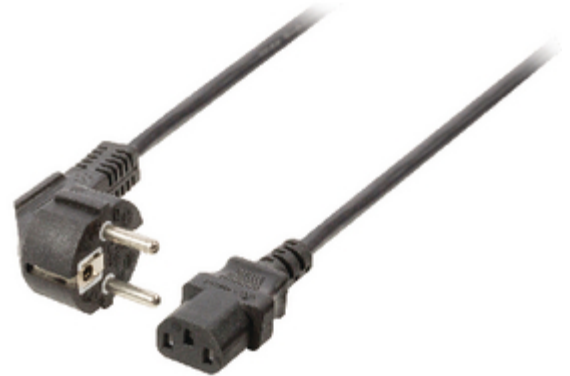

## Power cable Schuko angled male - IEC-320-C13 5.00 m black

### General information

This 10 A power cord with Schuko connector is suitable for connecting mains-powered devices such as PCs to the power wall socket.

### Specifications

Connector design - side B:	Straight
Diameter:	6.5 mm
Plating:	Nickel
Conductor diameter:	3x 1.00 mm <sup>2</sup>
Length:	5.00
Cable design:	Round
Connector design - side A:	Angled
Outside material:	PVC
Packaging:	Polybag
Conductor material:	Copper
Colour:	Black
Connection B:	IEC-320-C13
Cable type:	Schuko
Connection A:	Schuko Male

### Sales information

Order code:	<b>VLEP10000B50</b>
Product description:	Power cable Schuko angled male - IEC-320-C13 5.00 m black
Packaging:	Polybag
Brand name:	Valueline

Quantity	LxWxH (mm)	Weight
1	200x40x200	460 gr.
25	290x285x410	12080 gr.