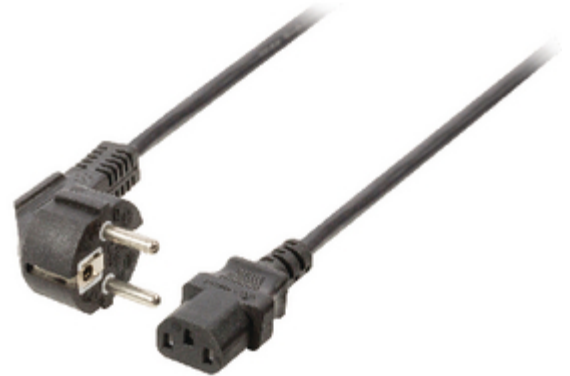

## Power cable Schuko angled male - IEC-320-C13 10.0 m black

### General information

This 10 A power cord with Schuko connector is suitable for connecting mains-powered devices such as PCs to the power wall socket.

### Specifications

Connector design - side B:	Straight
Diameter:	6.5 mm
Plating:	Nickel
Conductor diameter:	3x 1.00 mm <sup>2</sup>
Length:	10.0
Cable design:	Round
Connector design - side A:	Angled
Outside material:	PVC
Packaging:	Polybag
Conductor material:	Copper
Colour:	Black
Connection B:	IEC-320-C13
Cable type:	Schuko
Connection A:	Schuko Male

### Sales information

Order code:	<b>VLEP10000B100</b>
Product description:	Power cable Schuko angled male - IEC-320-C13 10.0 m black
Packaging:	Polybag
Brand name:	Valueline

Quantity	LxWxH (mm)	Weight
1	200x45x240	865 gr.
15	295x290x420	13320 gr.