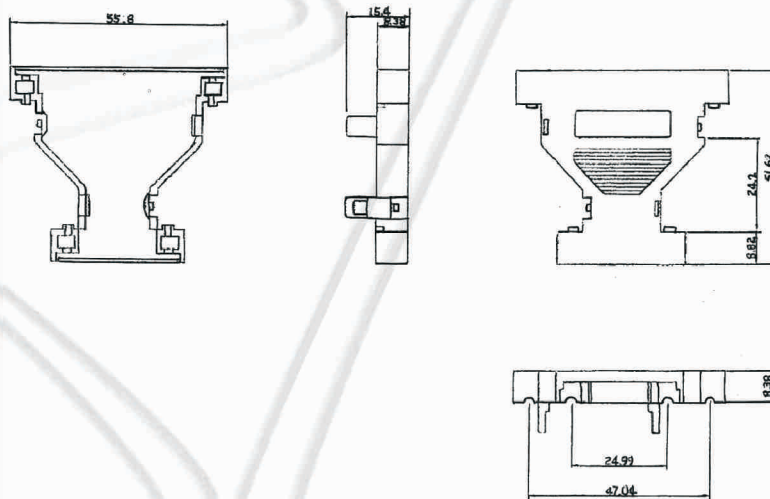

CDA SERIES D-SUB HOODS

Specification:

Shell: Plastic Metallised

Series No.	No. of Contact	A	B	C	D	E	F	
CDA09V	9/9	33.80	20.00	56.08	49.34	25.00	16.44	
CDA0925V	9/25	Dimensions are presented on a pic. CDA0925V						
CDA25V	25/25	53.04	42.33	56.04	49.34	47.00	16.16	

CDA0925V