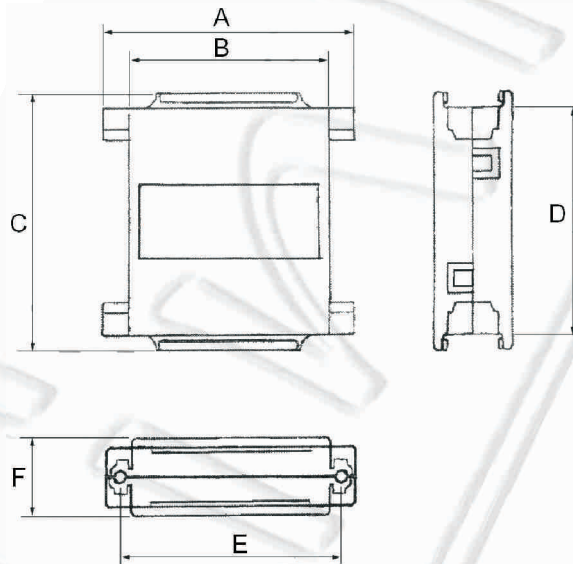

CDA SERIES D-SUB HOODS

Specification:

Shell: Plastic Metallised

Series No.	No. of Contact	A	B	C	D	E	F	
CDA09V	9/9	33.80	20.00	56.08	49.34	25.00	16.44	
CDA0925V	9/25	Dimensions are presented on a pic. CDA0925V						
CDA25V	25/25	53.04	42.33	56.04	49.34	47.00	16.16	