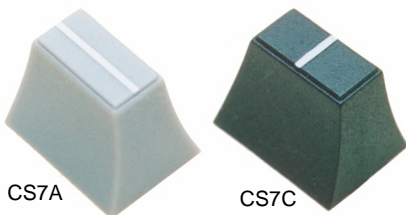

CS1 Length 23mm. Width 11mm. Height 11mm. An electrically conductive version is available.

CS1 - Shaft 6/8mm

CP3155 - Black
CP3160 - Blue
CP3165 - Green
CP3170 - Grey
CP3175 - Red
CP3180 - White
CP3185 - Yellow

CS1A - Shaft 4mm

CP3260 - Black
CP3265 - Blue
CP3270 - Green
CP3272 - Grey
CP3275 - Red
CP3280 - White

CS1B - Shaft 4mm

CP3261 - Black
CP3273 - Grey
CP3276 - Red

CS2 Length 20mm. Width 14mm. Height 13mm.

CS2 - Shaft 6/8mm

CP3190 - Black

CS2A - Shaft 4mm

CP3250 - Black

CS2B - Shaft 4mm

CP3193 - Black

CP3195 - Red

CS7 Length 12mm. Width 9mm. Height 9mm.

CS7A

CS7C

CS7A - Shaft 4mm Parallel marker line

CP3290 - Black with White ML

CP3295 - Grey with White ML

CP3296 - Grey with Black ML

CP3300 - White with Black ML

CS7C - Shaft 4mm 90° marker line

CP3301 - Black with White ML