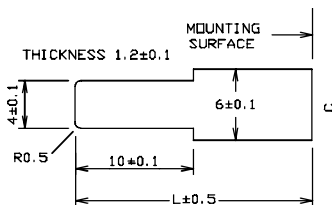

4mm TYPE 'A' (std)