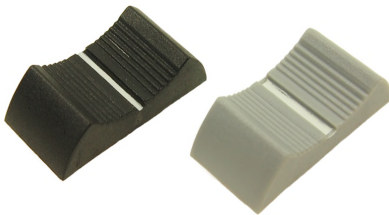

CLIFF

SLIDER KNOBS

CS9 Length 27mm. Width 16mm. Height 7mm. An electrically conductive version is available.

CS9 - Shaft 6/8mm

- CP3335 - Black
- CP3340 - Blue
- CP3345 - Brown
- CP3350 - Green
- CP3355 - Grey
- CP3357 - Orange
- CP3360 - Red
- CP3365 - White
- CP3370 - Yellow

CS9A - Shaft 4mm

- CP33350 - Black
- CP3341 - Blue
- CP3346 - Brown
- CP3351 - Green
- CP3356 - Grey
- CP3358 - Orange
- CP3361 - Red
- CP33650 - White
- CP3371 - Yellow

CS10 Length 27mm. Width 13mm. Height 8mm. An electrically conductive version is available.

CS10 - Shaft 6/8mm

- CP3375 - Black
- CP33764 - Grey with White ML
- CP33765 - Grey with Black ML
- CP33766 - Red
- CP3377 - White

CS10R Length 26mm. Width 12mm. Height 10mm.
Soft-touch finish.

CS10R - Shaft 4mm