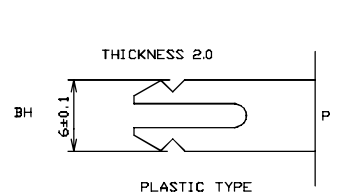

Shaft Details (Typical)

4mm TYPE 'A' (std)

4mm TYPE 'B' (special)

8mm TYPE

6mm TYPE

For further information, contact sales@cliffuk.co.uk

Cliff Electronic Components Limited,
76 Holmethorpe Avenue, Holmethorpe Ind. Estate,
Redhill, Surrey RH1 2PF U.K.
Tel: +44 (0)1737 771375 Fax: +44 (0)1737 766012