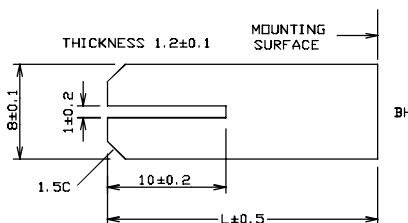

Shaft Details (Typical)

4mm TYPE 'A' (std)

4mm TYPE 'B' (special)

8mm TYPE

6mm TYPE

For further information, contact sales@cliffuk.co.uk

Cliff Electronic Components Limited,
76 Holmethorpe Avenue, Holmethorpe Ind. Estate,
Redhill, Surrey RH1 2PF U.K.
Tel: +44 (0)1737 771375 Fax: +44 (0)1737 766012