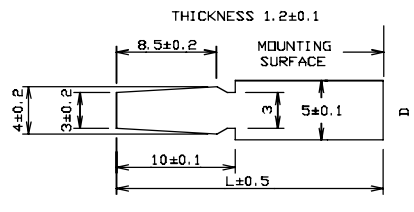

4mm TYPE 'B' (special)