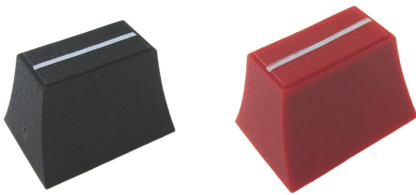

CLIFF

SLIDER KNOBS

Ten different designs are produced. 3 types have option of 4mm. 6/8mm shaft fitting. All knobs have matt non reflective finish to match our K9-K12 series and C18. Standard colour - Black. Electrically conductive models available.

CS1 Length 23mm. Width 11mm. Height 11mm. An electrically conductive version is available.

CS1 - Shaft 6/8mm

CP3155 - Black
CP3160 - Blue
CP3165 - Green
CP3170 - Grey
CP3175 - Red
CP3180 - White
CP3185 - Yellow

CS1A - Shaft 4mm

CP3260 - Black
CP3265 - Blue
CP3270 - Green
CP3272 - Grey
CP3275 - Red
CP3280 - White

CS1B - Shaft 4mm

CP3261 - Black
CP3273 - Grey
CP3276 - Red

CS2 Length 20mm. Width 14mm. Height 13mm.

CS2 - Shaft 6/8mm

CP3190 - Black

CS2A - Shaft 4mm

CP3250 - Black

CS2B - Shaft 4mm

CP3193 - Black

CP3195 - Red

CS7 Length 12mm. Width 9mm. Height 9mm.

CS7A