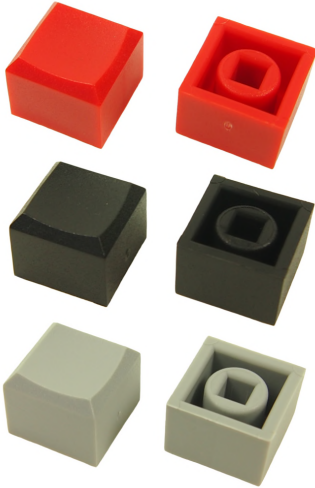

- FC72621 - Black with moulded white marker line
- FC72622 - Black with moulded red marker line
- FC72623 - Black with moulded blue marker line
- FC72624 - Black with moulded green marker line
- FC72625 - Black with moulded yellow marker line
- FC72626 - Black with moulded grey marker line

CS11 Diameter 8mm. Height 8mm.
Designed to fit a square shaft of push-button switches and 4mm or 6mm slider shafts.

CS11

- CP3400 - Black
- CP3405 - White
- CP3410 - Grey
- CP3411 - Red

CLIFF

SLIDER KNOBS

CS12 Length 12.2mm. Width 12.2mm. Height 10mm. Designed to fit a 3.3mm shaft of push-button switches.

CS12 - Shaft 3.3mm

- CP3427 - Grey
- CP3431 - Red
- CP3433 - Black
- CP3435 - Opaque

CS12F - Shaft 3x2mm

- CP3428 - Grey

CS13 Length 26mm. Width 11mm. Height 10mm.
Conductive version available in black ONLY. Surface resistivity 10^3 Ohms/SQ.
Non conductive version is available in black as standard. Other colours available subject to minimum order quantities.