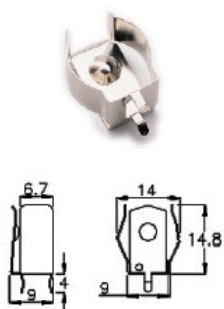

BATTERY CLIPS

SNAP ON

SNAP ON-1

BC-0301 FOR "AA" CLIP

BC-0302 FOR "AA" CLIP

BC-0401 FOR "AAA" CLIP

BC-0402 FOR "AAA" CLIP

BC-0403 FOR "AAA" CLIP

BH980 HOLDER

BH980-1 HOLDER

BH980-2 HOLDER

BH980-3 HOLDER

BH980-4 HOLDER