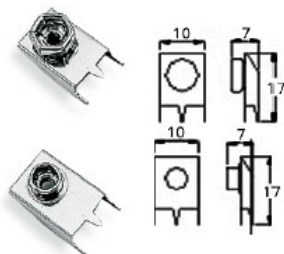

BATTERY CLIPS

SNAP ON

SNAP ON-1

BC-0301 FOR "AA" CLIP

BC-0302 FOR "AA" CLIP

BC-0401 FOR "AAA" CLIP

BC-0402 FOR "AAA" CLIP

BC-0403 FOR "AAA" CLIP

BH980 HOLDER

BH980-1 HOLDER

BH980-2 HOLDER

BH980-3 HOLDER

BH980-4 HOLDER