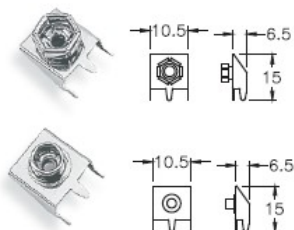

BATTERY CLIPS

SNAP ON

SNAP ON-1

BC-0301 FOR "AA" CLIP

BC-0302 FOR "AA" CLIP

BC-0401 FOR "AAA" CLIP

BC-0402 FOR "AAA" CLIP

BC-0403 FOR "AAA" CLIP

BH980 HOLDER

BH980-1 HOLDER

BH980-2 HOLDER

BH980-3 HOLDER

BH980-4 HOLDER