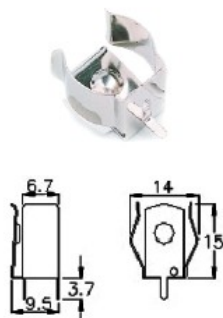

BATTERY CLIPS

SNAP ON

SNAP ON-1

BC-0301 FOR "AA" CLIP

BC-0302 FOR "AA" CLIP

BC-0401 FOR "AAA" CLIP

BC-0402 FOR "AAA" CLIP

BC-0403 FOR "AAA" CLIP

BH980 HOLDER

BH980-1 HOLDER

BH980-2 HOLDER

BH980-3 HOLDER

BH980-4 HOLDER