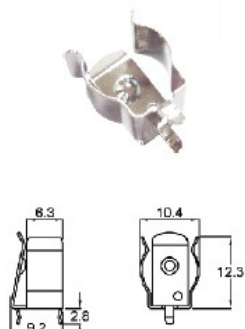

BATTERY CLIPS

SNAP ON

SNAP ON-1

BC-0301 FOR "AA" CLIP

BC-0302 FOR "AA" CLIP

BC-0401 FOR "AAA" CLIP

BC-0402 FOR "AAA" CLIP

BC-0403 FOR "AAA" CLIP

BH980 HOLDER

BH980-1 HOLDER

BH980-2 HOLDER

BH980-3 HOLDER

BH980-4 HOLDER