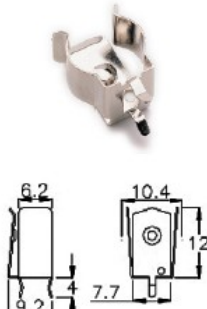

BATTERY CLIPS

SNAP ON

SNAP ON-1

BC-0301 FOR "AA" CLIP

BC-0302 FOR "AA" CLIP

BC-0401 FOR "AAA" CLIP

BC-0402 FOR "AAA" CLIP

BC-0403 FOR "AAA" CLIP

BH980 HOLDER

BH980-1 HOLDER

BH980-2 HOLDER

BH980-3 HOLDER

BH980-4 HOLDER