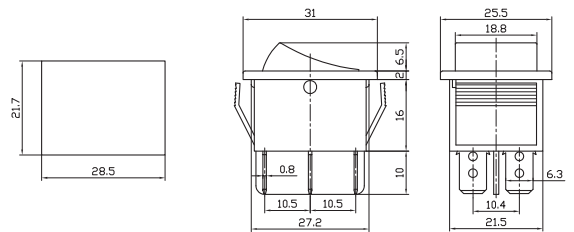

IRS-202-1C ON-ON
IRS-203-1C ON-OFF-ON
RS-202-1C ON-ON
RS-203-1C ON-OFF-ON
DPDT 6P