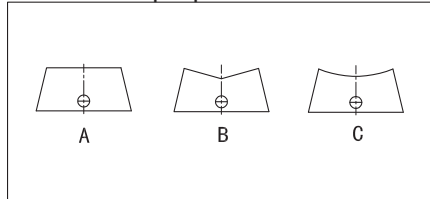

盖帽种类 Cap options