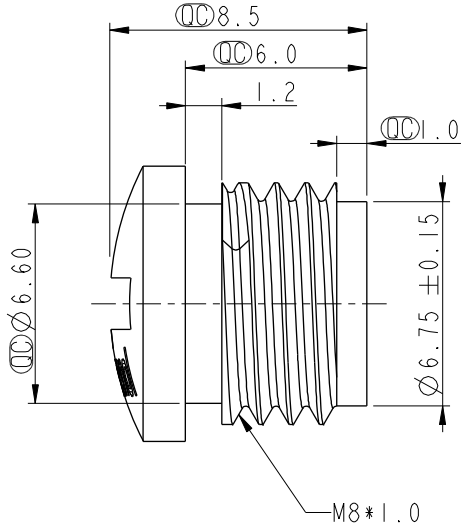

REV.	ECN NO.	DATE	SIGN	DESCRIPTION
A	Initial Release	2013/09/12	Vicky	Old Item No. CAP-WBBMFSA1

- Note:
- * \varnothing Important Dimensions.
 - * Waterproof Rate: IP67
 - * Material: PC+ABS, Black
 - * Mold No.: LTW-TM230
 - * Text depth: 0.3mm
 - * Font: Helvetica LT Com Bold

UNIT: mm TOLERANCE .X ±0.25 .XX ±0.1 .XXX ±0.05 ANGLES ±1°	TITLE Waterproof Cap M8*1.0P For Female Conn Screw Type		Amphenol LTW 安費諾亮泰企業股份有限公司		ITEM NO.	DRAWN BY	DATE		
	SCALE	SIZE			SHEET	OF	DWG NO.	CHECKED BY	DATE
	REV.	WC-REV.			\varnothing : Inspection item		CUSTOMER	APPROVED BY	DATE