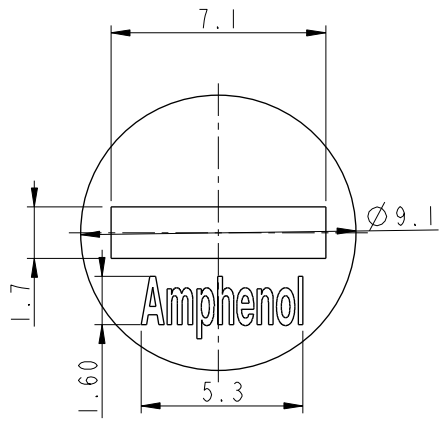

REV.	ECN NO.	DATE	SIGN	DESCRIPTION
A	Initial Release	2013/09/12	Vicky	Old Item No. CAP-WBBMFSA1

- Note:
- * \varnothing Important Dimensions.
 - * Waterproof Rate: IP67
 - * Material: PC+ABS, Black
 - * Mold No.: LTW-TM230
 - * Text depth: 0.3mm
 - * Font: Helvetica LT Com Bold

UNIT: mm TOLERANCE .X ±0.25 .XX ±0.1 .XXX ±0.05 ANGLES ±1°	TITLE Waterproof Cap M8*1.0P For Female Conn Screw Type		Amphenol LTW 安費諾亮泰企業股份有限公司		ITEM NO.	DRAWN BY	DATE		
	SCALE	SIZE			SHEET	OF	DWG NO.	CHECKED BY	DATE
	REV.	WC-REV.			\varnothing : Inspection item		CUSTOMER	APPROVED BY	DATE