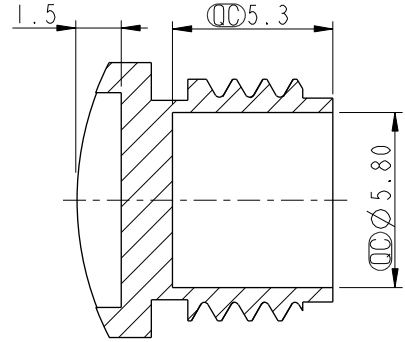

REV.	ECN NO.	DATE	SIGN	DESCRIPTION
A	Initial Release	2013/09/12	Vicky	Old Item No. CAP-WBBMFSA1

- Note:
- * \varnothing Important Dimensions.
 - * Waterproof Rate: IP67
 - * Material: PC+ABS, Black
 - * Mold No.: LTW-TM230
 - * Text depth: 0.3mm
 - * Font: Helvetica LT Com Bold

UNIT: mm TOLERANCE .X ±0.25 .XX ±0.1 .XXX ±0.05 ANGLES ±1°	TITLE Waterproof Cap M8*1.0P For Female Conn Screw Type		Amphenol LTW 安費諾亮泰企業股份有限公司		ITEM NO.	DRAWN BY	DATE		
	SCALE	SIZE			SHEET	OF	DWG NO.	CHECKED BY	DATE
	REV.	WC-REV.			\varnothing : Inspection item		CUSTOMER	APPROVED BY	DATE