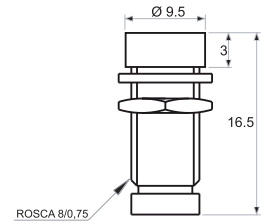

Metal Brackets for 3mm. LED

Metal Brackets for 3mm. LED

Metal Brackets for 5mm. LED

Metal Brackets for 5mm. LED

Metal Brackets for 8mm. LED

Metal Brackets for 8mm. LED

Metal Brackets for 10mm. LED