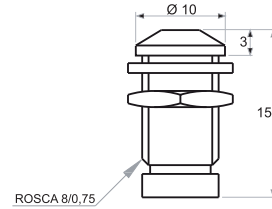

Metal Brackets for 3mm. LED

Metal Brackets for 3mm. LED

Metal Brackets for 5mm. LED

Metal Brackets for 5mm. LED

Metal Brackets for 8mm. LED

Metal Brackets for 8mm. LED

Metal Brackets for 10mm. LED