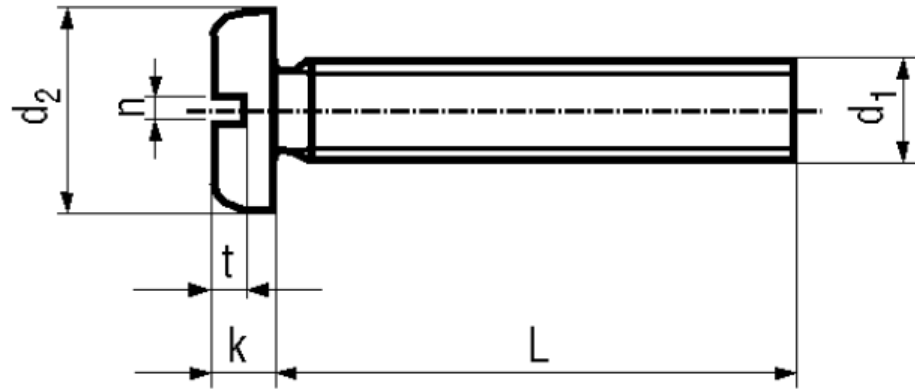

BN 1062

Slotted pan head screws

~DIN 85 A
~ISO 1580
~UNI 6108

| | | | |
|----------|---------------|---------|--------|
| Material | Polyamide 6.6 | Quality | PA 6.6 |
| Color | white | | |

Article No. - 1402056

| | |
|-------|-----|
| d_1 | M3 |
| L | 30 |
| d_2 | 6 |
| k | 1,8 |
| n | 0,8 |
| t | 0,7 |

DIN 85: Standard withdrawn