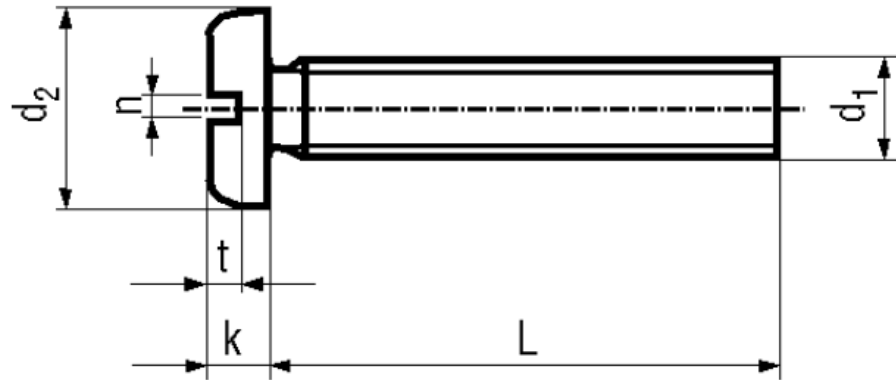

## BN 1062

Slotted pan head screws

~DIN 85 A  
~ISO 1580  
~UNI 6108

Material	Polyamide 6.6	Quality	PA 6.6
Color	white		

### Article No. - 1402072

$d_1$	M4
L	8
$d_2$	8
k	2,4
n	1,2
t	1

DIN 85: Standard withdrawn