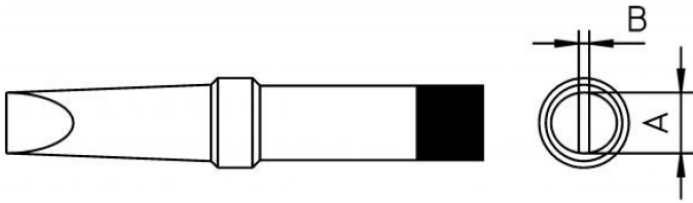

## Benefits

**Technical Data**

Tip shape	---
Tip type	---
Width in mm	4.6
Width in inches	0.181
Thickness in mm	0.8
Thickness in inches	0.03
Length mm	33
Length inches	1.299
Power	---
Packaging unit	1