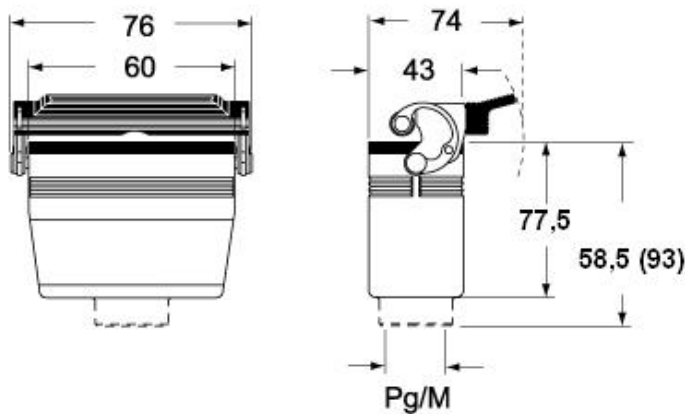

CHV LG (CAV LG), MHV LG (MAV LG) [MFV LG]