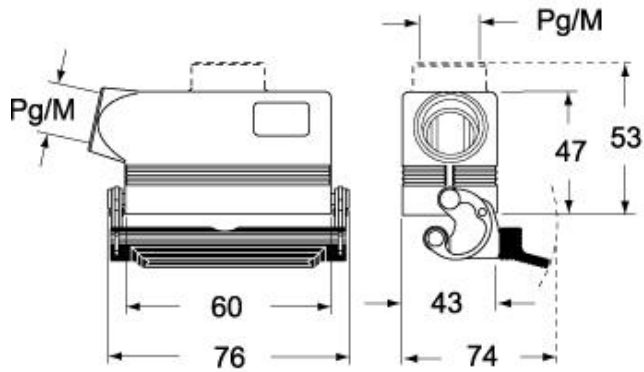

Part number

CHV 06 LG

Catalogue drawings

CHO LX CHV LX - MHO LX MHV LX