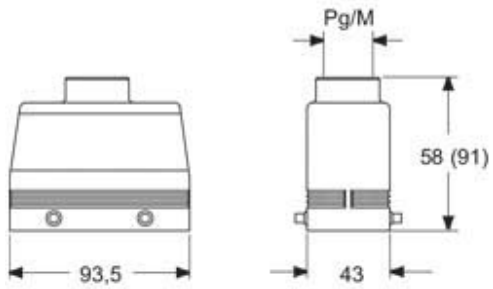

Technical data

IP degree of protection	IP66 (and IP69 DIN 40050 - 9)
--------------------------------	-------------------------------

Further technical details

Weight	130,00 g
Operating temperature range (min, max)	-40°C...+125°C

EAN13 code	8015747024440
-------------------	---------------

Packaging Information

Packaging length	220,00 mm
Packaging height	130,00 mm
Packaging width	240,00 mm
Packaging weight	2,85 kg
Packaging volume	6,86 dm ³
Packaging description	Carton box
Packaging quantity	20 Pcs
Packaging EAN code	8015747024457
Sub-packaging weight	0,71 kg
Sub-packaging description	Plastic packaging
Sub-packaging quantity	5 Pcs
Sub-packaging EAN barcode	8015747024464

Part number

CHV 16

Catalogue drawings

Notes

Dimensions shown in mm are not binding and may be changed without notice.
