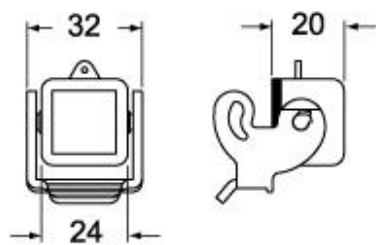

Part number

CK 03 C

Catalogue drawings

CK C(N)

CK CA(N)

CK CX(N)

CK CXA(N)