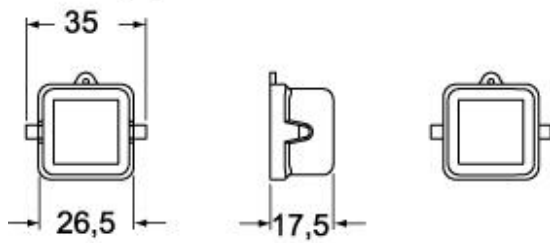

Part number
CK 03 C

Cover,CK series, with 2 pegs, size "21.21", for female inserts, with gasket and eyelet

Product description		Material properties	
Product type	Cover	Colour	RAL 7035 grey
Series	CK	RoHs conformity	Compliant
Closing type	With 2 pegs	China RoHs - EFUP	E
Size	Size "21.21"	REACH SVHC substances	No
Specification	For female inserts, with gasket and eyelet	Approvals / Standards	
Technical data		UL	ECBT2
IP degree of protection	IP44 - IP66 / IP67 / IP69 with CKR 65 (D)	cUL	ECBT8
Further technical details		General ordering information	
Weight	5,00 g	EAN13 code	8015747026055
Operating temperature range (min, max)	-40°C...+125°C	eCl@ss 8.1	27440208
		ETIM 7.0	EC002314
		Packaging Information	
		Packaging length	220,00 mm
		Packaging height	130,00 mm
		Packaging width	240,00 mm
		Packaging weight	0,73 kg
		Packaging volume	6,86 dm ³
		Packaging description	Carton box
		Packaging quantity	100 Pcs
		Packaging EAN code	8015747222969
		Sub-packaging weight	0,07 kg
		Sub-packaging description	Plastic bag
		Sub-packaging quantity	10 Pcs
		Sub-packaging EAN barcode	8015747026062

Part number

CK 03 C

Catalogue drawings

CK C(N)

CK CA(N)

CK CX(N)

CK CXA(N)