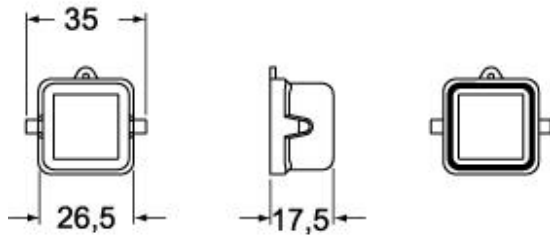

Part number

CK 03 C

Catalogue drawings

CK C(N)