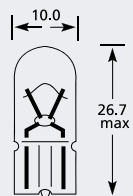

BA15d SBC (Small Bayonet Cap) Miniature Halogen

Part No.	+ Packaging Options	ECE	Volts	Watts	Base	Description / Information	Colour
EBO471	SB		12v	10w	BA15d		□

H6W BAX9s Miniature Halogen

Part No.	+ Packaging Options	ECE	Volts	Watts	Base	Description / Information	Colour
EBO434	SB TB SC TC		12v	6w	BAX9s	Ⓔ Marked	□

W5W w2.1x9.5d Miniature Halogen

Part No.	+ Packaging Options	ECE	Volts	Watts	Base	Description / Information	Colour
EBO500	SB TB	W5W	12v	5w	W2.1x9.5d	Ⓔ Marked	□

G4 Miniature Halogen

Part No.	+ Packaging Options	ECE	Volts	Watts	Base	Description / Information	Colour
EBO569	SB		12v	5w	G4		□
EBO570	SB		12v	10w	G4		□
EBO573	SB		12v	20w	G4		□