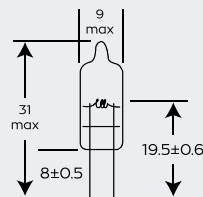

BA15d SBC (Small Bayonet Cap) Miniature Halogen

Part No.	+ Packaging Options	ECE	Volts	Watts	Base	Description / Information	Colour
EBO471	SB		12v	10w	BA15d		□

H6W BAX9s Miniature Halogen

Part No.	+ Packaging Options	ECE	Volts	Watts	Base	Description / Information	Colour
EBO434	SB TB SC TC		12v	6w	BAX9s	Ⓔ Marked	□

W5W w2.1x9.5d Miniature Halogen

Part No.	+ Packaging Options	ECE	Volts	Watts	Base	Description / Information	Colour
EBO500	SB TB	W5W	12v	5w	W2.1x9.5d	Ⓔ Marked	□

G4 Miniature Halogen

Part No.	+ Packaging Options	ECE	Volts	Watts	Base	Description / Information	Colour
EBO569	SB		12v	5w	G4		□
EBO570	SB		12v	10w	G4		□
EBO573	SB		12v	20w	G4		□