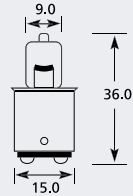

BA15d SBC (Small Bayonet Cap) Miniature Halogen

Part No.	+ Packaging Options	ECE	Volts	Watts	Base	Description / Information	Colour
EBO471	SB		12v	10w	BA15d		□

H6W BAX9s Miniature Halogen

Part No.	+ Packaging Options	ECE	Volts	Watts	Base	Description / Information	Colour
EBO434	SB TB SC TC		12v	6w	BAX9s	Ⓔ Marked	□

W5W w2.1x9.5d Miniature Halogen

Part No.	+ Packaging Options	ECE	Volts	Watts	Base	Description / Information	Colour
EBO500	SB TB	W5W	12v	5w	W2.1x9.5d	Ⓔ Marked	□

G4 Miniature Halogen

Part No.	+ Packaging Options	ECE	Volts	Watts	Base	Description / Information	Colour
EBO569	SB		12v	5w	G4		□
EBO570	SB		12v	10w	G4		□
EBO573	SB		12v	20w	G4		□