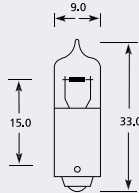

BA15d SBC (Small Bayonet Cap) Miniature Halogen

Part No.	+ Packaging Options	ECE	Volts	Watts	Base	Description / Information	Colour
EBO471	SB		12v	10w	BA15d		□

H6W BAX9s Miniature Halogen

Part No.	+ Packaging Options	ECE	Volts	Watts	Base	Description / Information	Colour
EBO434	SB TB SC TC		12v	6w	BAX9s	Ⓔ Marked	□

W5W w2.1x9.5d Miniature Halogen

Part No.	+ Packaging Options	ECE	Volts	Watts	Base	Description / Information	Colour
EBO500	SB TB	W5W	12v	5w	W2.1x9.5d	Ⓔ Marked	□

G4 Miniature Halogen

Part No.	+ Packaging Options	ECE	Volts	Watts	Base	Description / Information	Colour
EBO569	SB		12v	5w	G4		□
EBO570	SB		12v	10w	G4		□
EBO573	SB		12v	20w	G4		□