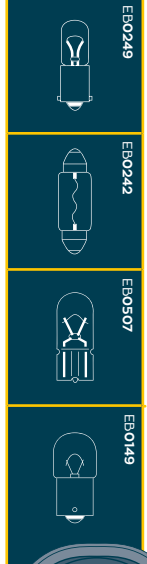

HEADLAMP

FRONT FOG

INDICATOR

SIDE LIGHT

BRAKE AND TAIL

REVERSE

REAR FOG

NO. PLATE

OUTLINE MARKER

TAIL