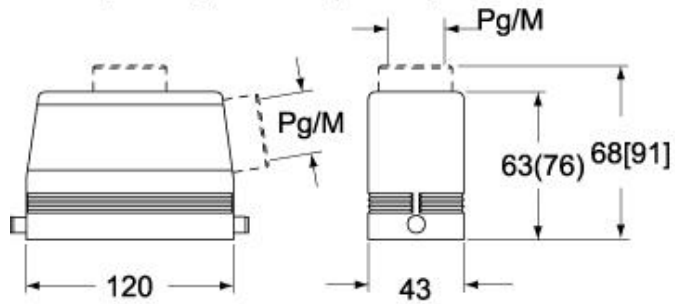

Part number

CHV 24 L

Catalogue drawings

**CHO L (CAO L) - MHO L [MAO L]
CHV L [CAV L] - MHV L (MAV L)**