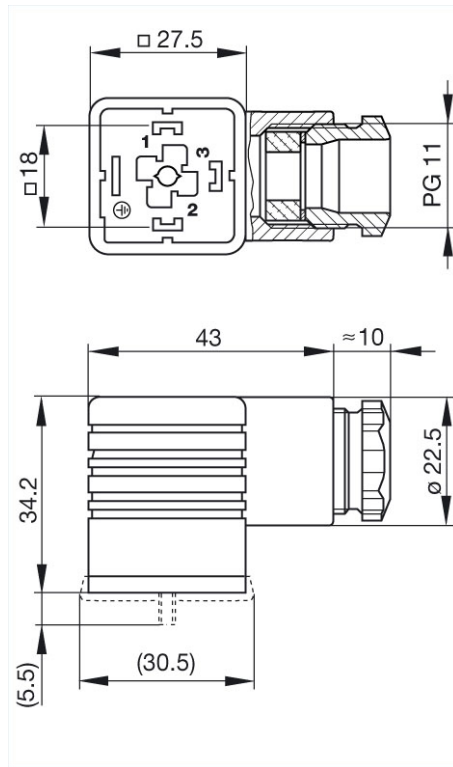

HIRSCHMANN

A BELDEN BRAND

Industrial Connecting Solutions:Rectangular Connectors:Valve Connectors (Type A -B -C):Type A:Field Attachable Valve Connectors:Valve Connectors (DIN EN 175 301-803):GDM 2011 schwarz/black
<http://www.e-catalog.beldensolutions.com/link/57078-24228-256261-256266-256270-276215-24311-34885/en/conf/ui.state>

Picture

Drawing

Belden Deutschland GmbH

Im Gewerbepark 2
58579 Schalksmühle
Germany
Phone: +49 7127/14-1806
E-Mail: icos-sales@belden.com

The information published in the websites has been compiled as carefully as possible. It is subject to alteration without notice in technical as well as in price-related/commercial respect. The complete information and data were available on user documentation. Mandatory information can only be obtained by a concrete query.